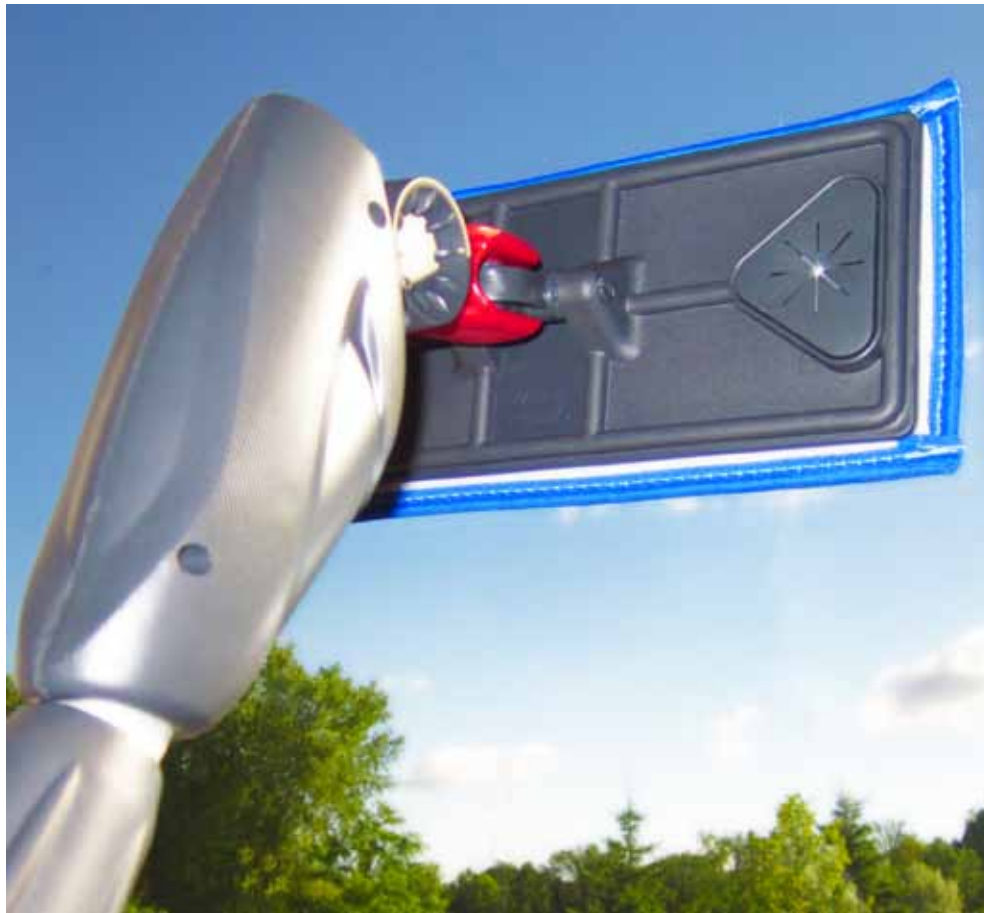

Hydro Clean™

Indoor Ultra Pure Water Cleaning System

IPC Eagle

Hydro Clean™

Indoor Ultra Pure Water Cleaning System

State of the Art Indoor Cleaning Tool

The **Hydro Clean™** indoor ultra pure water cleaning system is for indoor glass and non-porous surfaces. It comes in a 5' model reaching up to 11' height, and a 10' model reaching up to a 16 ft. height. It combines the cleaning power of pure water and microfiber in a light, compact and entirely mechanical tool (no cords, no batteries, etc). The **Hydro Clean™** keeps glass clean longer. With no chemical residue being left behind on the glass dirt will not be attracted reducing the frequency of cleaning intervals. Fill with pure water from HydroTube™, Hydro Cart or Ready Pure systems.

Light weight

- The poles are made of anodized aluminum
- Only 2 lbs
- Extension click-lock system

Versatility

- Available in two versions allowing convenient operation up to 2 x 28" or 2 x 59"

No-twist mechanism

- A special no-twist mechanism on the extension keeps the tool aligned, avoiding the need to twist the wrist

Pump unit

- The mechanical pump is operated by hand
- No electricity saving money and adding convenience
- Tested over 1 million strokes as a guarantee of efficiency and long life

Pad holder clip-on

The pad is easily applied. The efficient clip-on system keeps the pad taut and makes sure it is adhered closely to the surface for easy cleaning.

Hydro Clean™ Tank

The Hydro Clean™ Tank is designed for heavy use and is resistant to impact and stress. It can easily be refilled at any time due to a ball valve at the end of the tank to keep pure water from leaking. It also allows you to deliver water evenly from any angle.